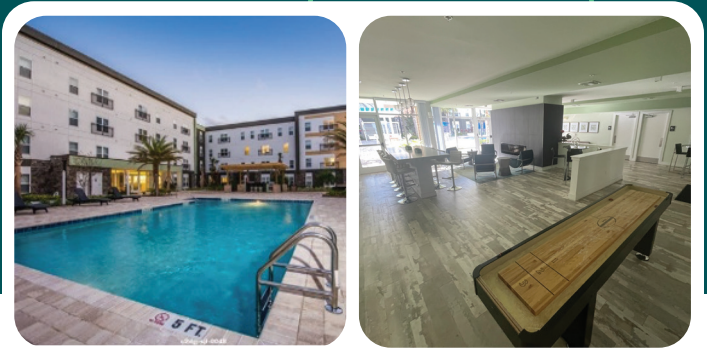

LOFTS AT EDEN

1840 Rinehart Road
Sanford, FL 32771

407 322 8772

WWW.LOFTSATEDEN.COM

MON – FRI 9:00AM – 6:00PM
SATURDAY 10:00AM – 5:00PM

AMENITIES

- > Fitness center
- > Club house
- > Courtyard with grills
- > Swimming pool
- > Entertainment lounge
- > Coffee bar

LOCATION

Distance from the Academy

8 Miles