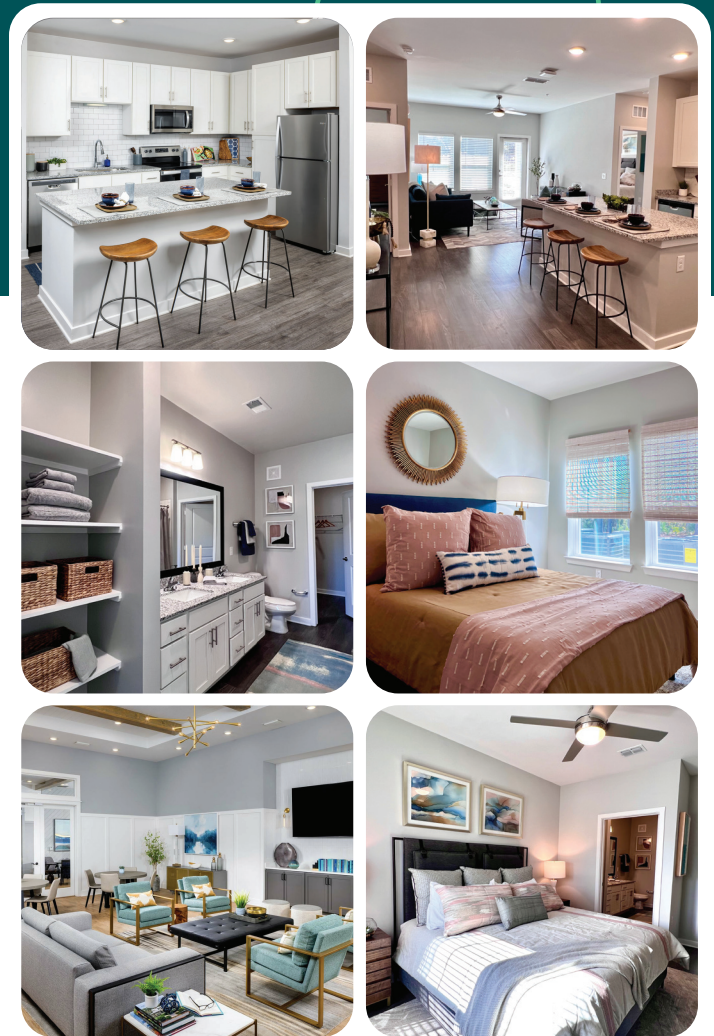

STORY SANFORD

1751 Rinehart Road
Sanford, FL 32777

321 371 7131

WWW.STORYSANFORD.COM

MON – FRI 9:00AM – 6:00PM
SATURDAY 10:00AM – 5:00PM

AMENITIES

- > Modern Clubhouse
- > 24-Hour Fitness Studio
- > Grilling Stations & Fire Pits
- > Swimming pool
- > Gated Entrances
- > Controlled Access

LOCATION

Distance from the Academy

8 Miles