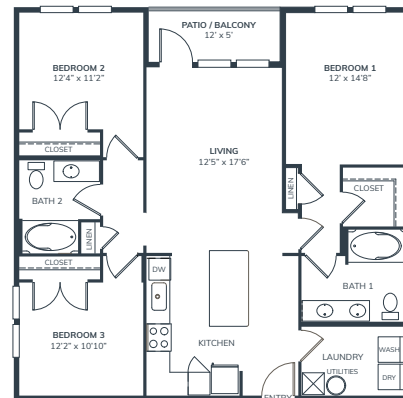

LOCATION

Distance from the Academy

8 Miles

APARTMENT LAYOUT

Layout pictures are a general idea and may vary.

WOODSPRING SUITES

171 Hickman Drive
Sanford, FL 32771

407 638 9511

9 Miles

APARTMENT LAYOUT

BEDROOMS

BATHROOMS