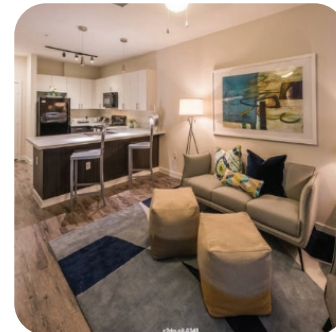

LOFTS AT EDEN

1840 Rinehart Road
Sanford, FL 32771

407 322 8772

WWW.LOFTSATEDEN.COM

MON – FRI 9:00AM – 6:00PM
SATURDAY 10:00AM – 5:00PM

AMENITIES

- > Fitness center
- > Club house
- > Courtyard with grills
- > Swimming pool
- > Entertainment lounge
- > Coffee bar

LOCATION

Distance from the Academy

8 Miles